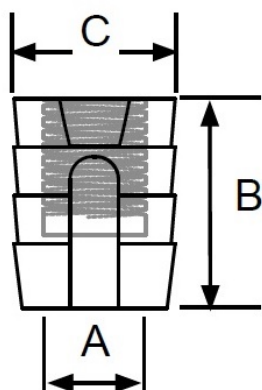

PRODUCT SHEET

Description:

Knock-In Bushing N-410, M4, $\varnothing 8 \times 10$ mm, White Nylon, Closed

Item number:

12.11.315-1

Units	Box	Carton	HS Code	Barcode
Pcs.	1000	40000	3908900090	
				5704866445481

Material:	White nylon		
Type:	Knock in. No collar. Closed end.		
A	B	C	Colour
M4	10 mm	$\varnothing 8$ mm	White
M6	11 mm	$\varnothing 10$ mm	White